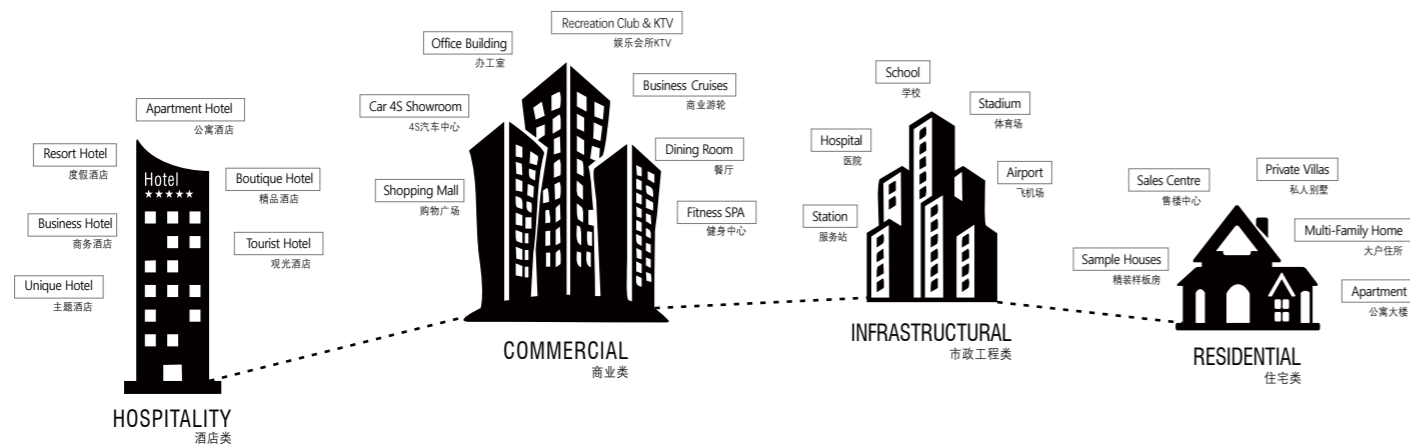

PROFESSIONAL BESPOKE LAMP MANUFACTURE
FOR GLOBAL PROJECTS

Provide business communication and purchasing platform for importers & exporters, distributors, agents, manufacturers and project contractors.

10+ Successful Business Years And
One-stop Project Lighting Solution Supplier

For more than 10 years, Cerulean had been providing services for more than 700+ different lighting projects all around the world and more than 400+ 2 to 5 star hospitality projects lighting in more than 50 countries and regions, and has rich experience of project Bespoke lighting capital level, as well as extensive experience of materials, work-craft or hardware & software selection, construction as the developer & owner. We dedicated the Customize lighting researching, designing and manufacturing for the hospitalities, the commercial, the infrastructural and the residential

We gather excellent architects, interior designers and leading enterprises.