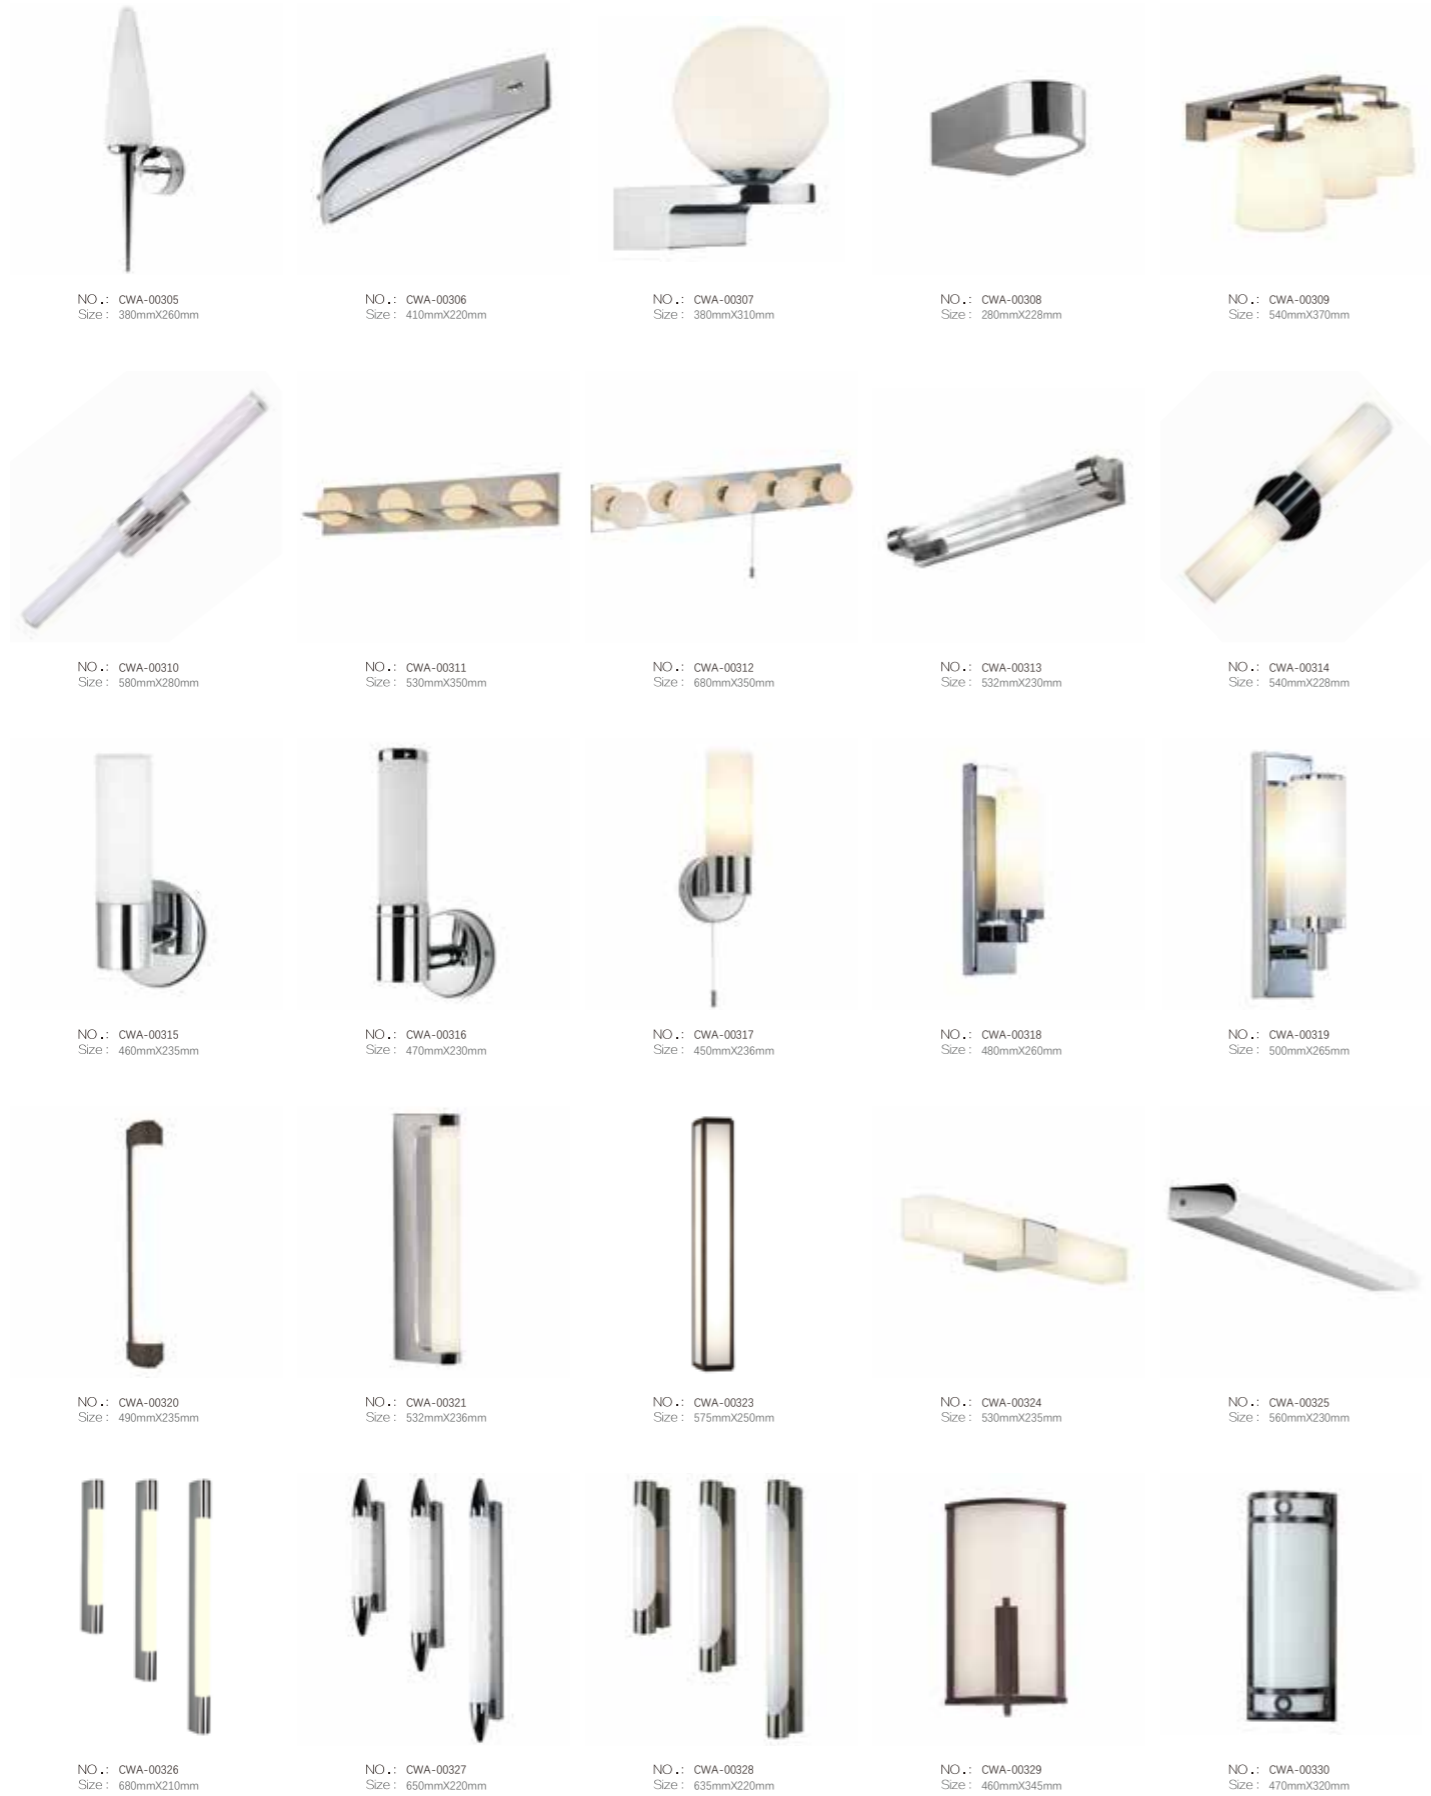

Bespoke Bathroom Lamp

Cerulean Project Case

The hall | The guest rooms | The bathroom | The corridor | Office area | The restaurant | The banquet hall | The resort