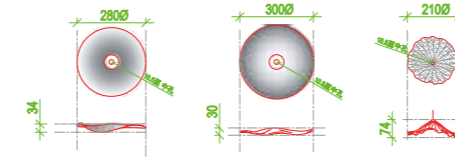

CAD Schedule Drawing