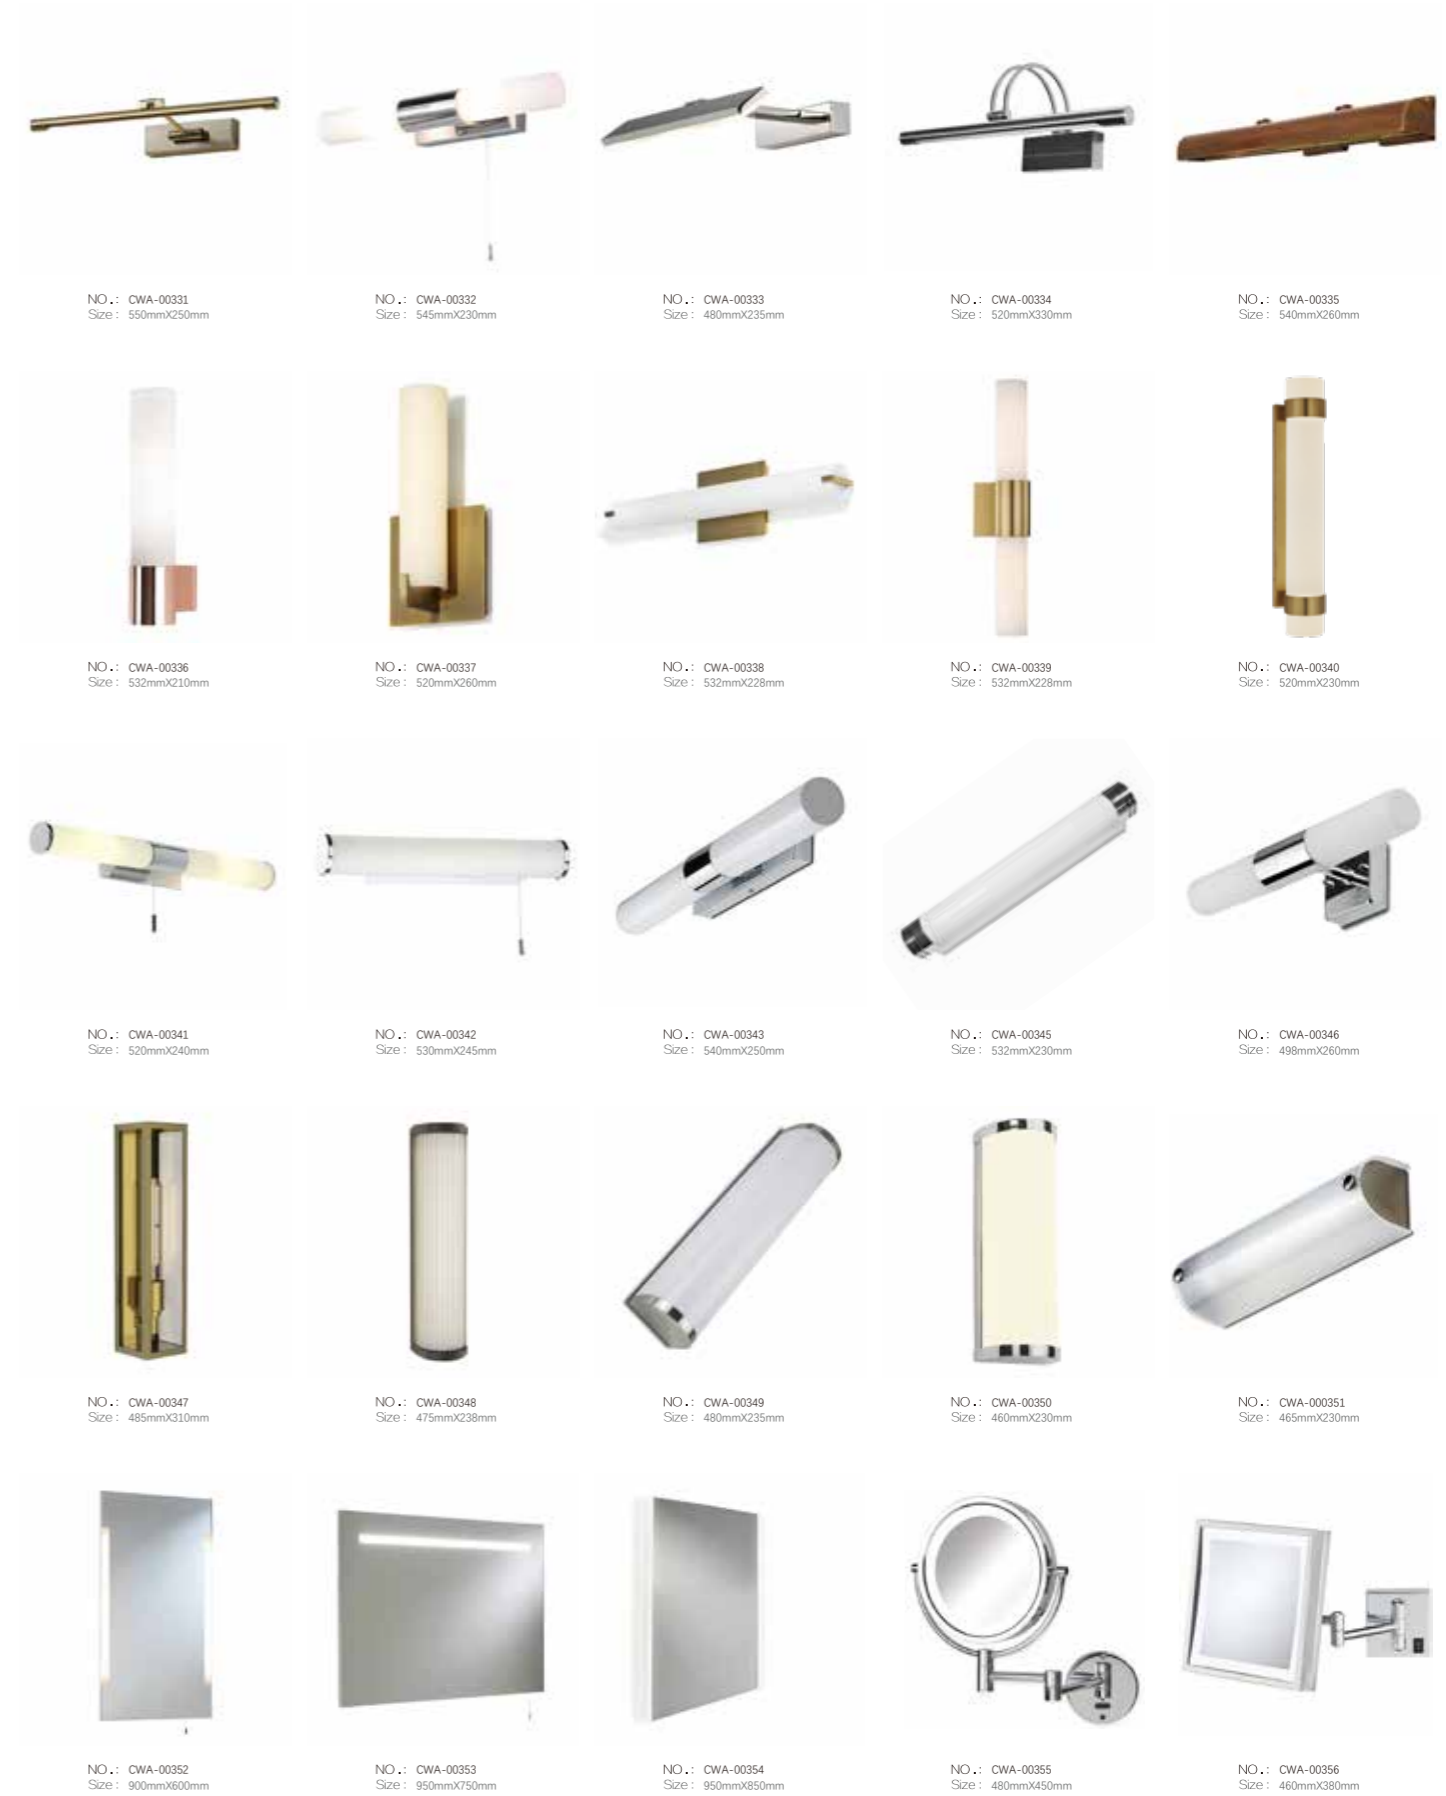

Bespoke Bathroom Lamp

Cerulean Project Case

The hall | The guest rooms | The bathroom | The corridor | Office area | The restaurant | The banquet hall | The resort