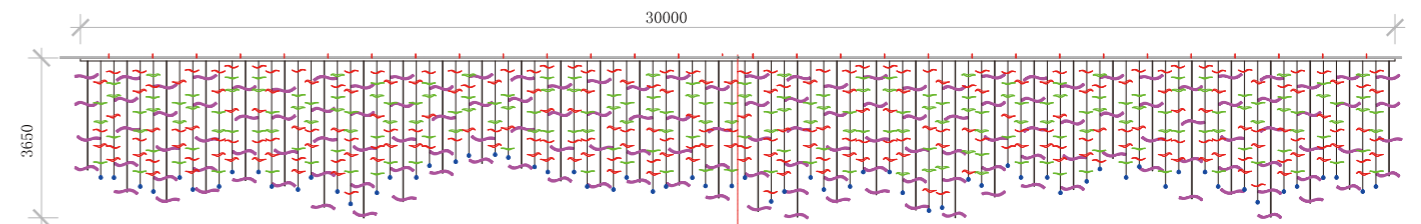

- **Material:**
  Mirror Stainless Steel Sheet and Glass Ball
- ▣ **Shade Size**
  D30000mmxH3650mm
- 💡 **Light Source**
  3000K 180 Nos. GU10 5W
- ★ **Lamp Type**
  LED Spot Light