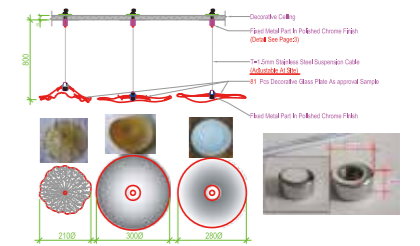

LIGHTING PROJECTS GALLERY

Thousands of Globally Realized Successful Projects

- **Material:**
Mirror Stainless Steel Sheet and Glass Ball
- ▣ **Shade Size**
D30000mmxH3650mm
- 💡 **Light Source**
3000K 180 Nos. GU10 5W
- ★ **Lamp Type**
LED Spot Light

LIGHTING PROJECTS GALLERY

Thousands of Globally Realized Successful Projects

PRODUCT RENDERING

3D Design Drawing

3D Design Drawing

CAD Schedule Drawing

DRAWING AND FINISH

Project Gallery