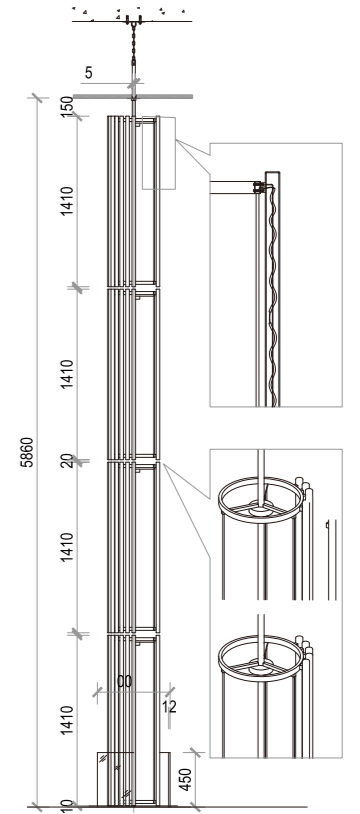

Project Completion

R-C
Global bespoke, Supreme quality

LIGHTING PROJECTS GALLERY

Thousands of Globally Realized Successful Projects

- **Material:**
Mirror Stainless Steel Sheet
Transparent acrylic pipe
- ▣ **Shade Size**
D500mmxH5860mm
- 💡 **Light Source**
LED, 3W 3000K
- * **Lamp Type**
Flexible LED filament
- / **Drawing**

LIGHTING PROJECTS GALLERY

Thousands of Globally Realized Successful Projects

- **Material:**
Mirror Stainless Steel Sheet and Glass Ball
- ▣ **Shade Size**
D30000mmxH3650mm
- 💡 **Light Source**
3000K 180 Nos. GU10 5W
- ★ **Lamp Type**
LED Spot Light