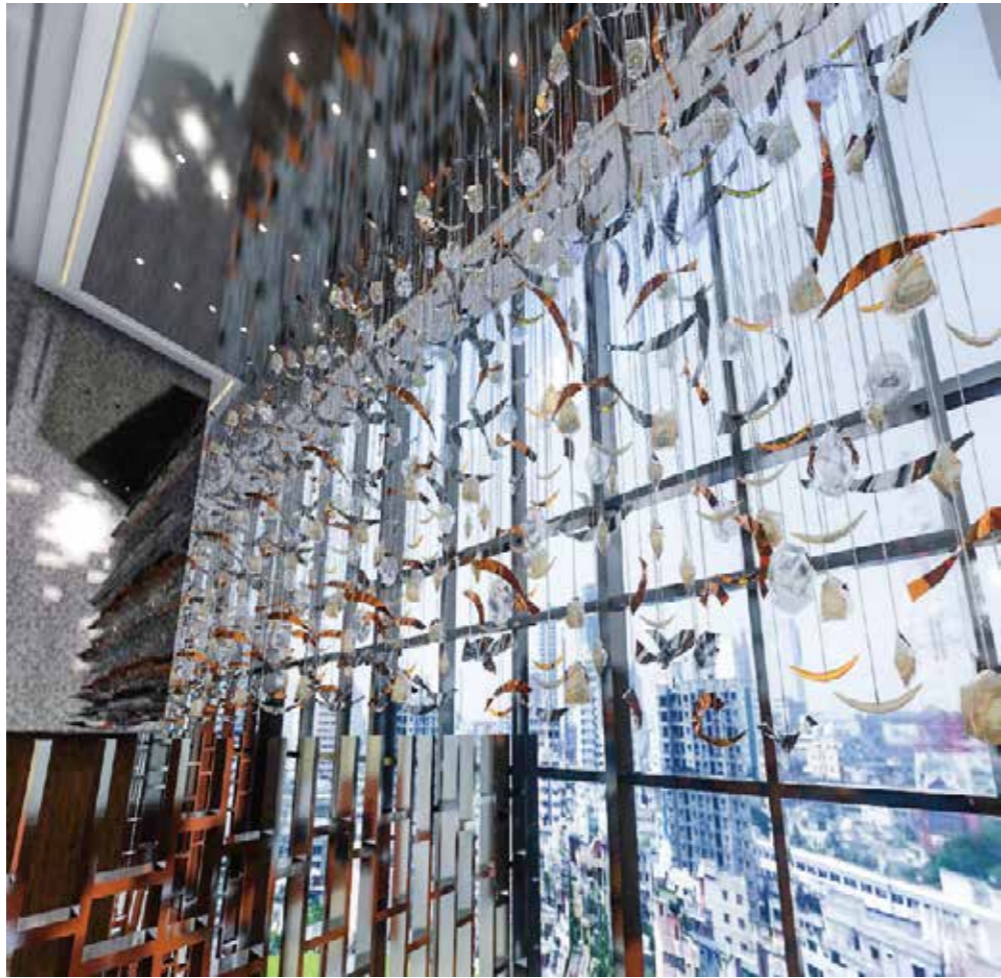

LIGHTING PROJECTS GALLERY

Thousands of Globally Realized Successful Projects