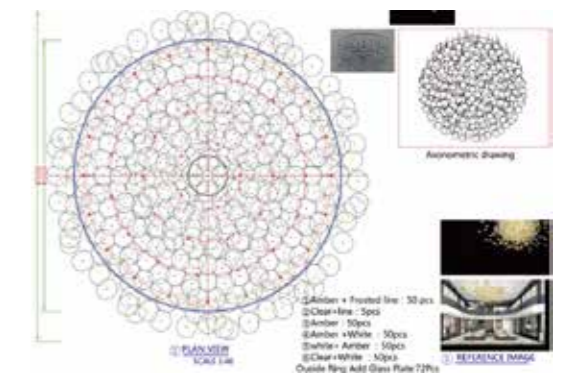

DRAWING AND FINISH